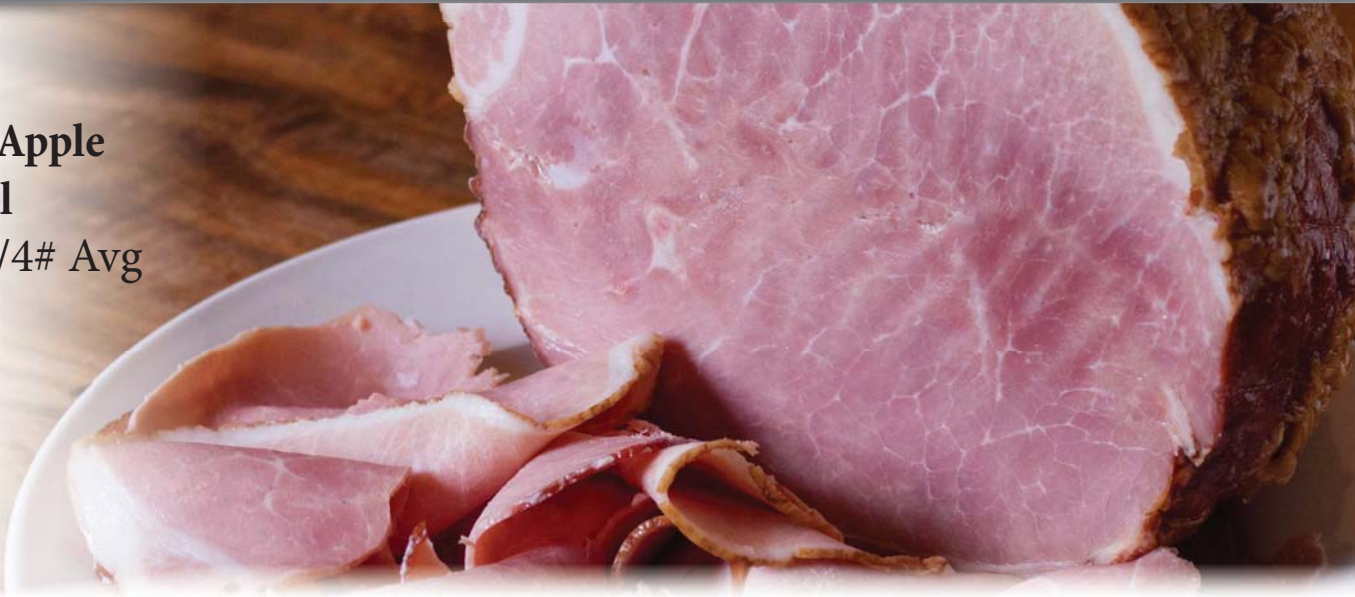

Fra'Mani
Ham Sweet Apple
ABF Natural
#310029 2/4# Avg

Gluten Free

Beyond Meat
Vegetarian Chicken Strips
Plain
#346026 2/5 Lb

Tyson Red Label
Chicken Breast Strips w/
Grill Marks F/C
#400603 2/5 Lb

Excel
Beef Outside Skirt
Peeled - No Roll
#311170 8/4 Pc/Cs