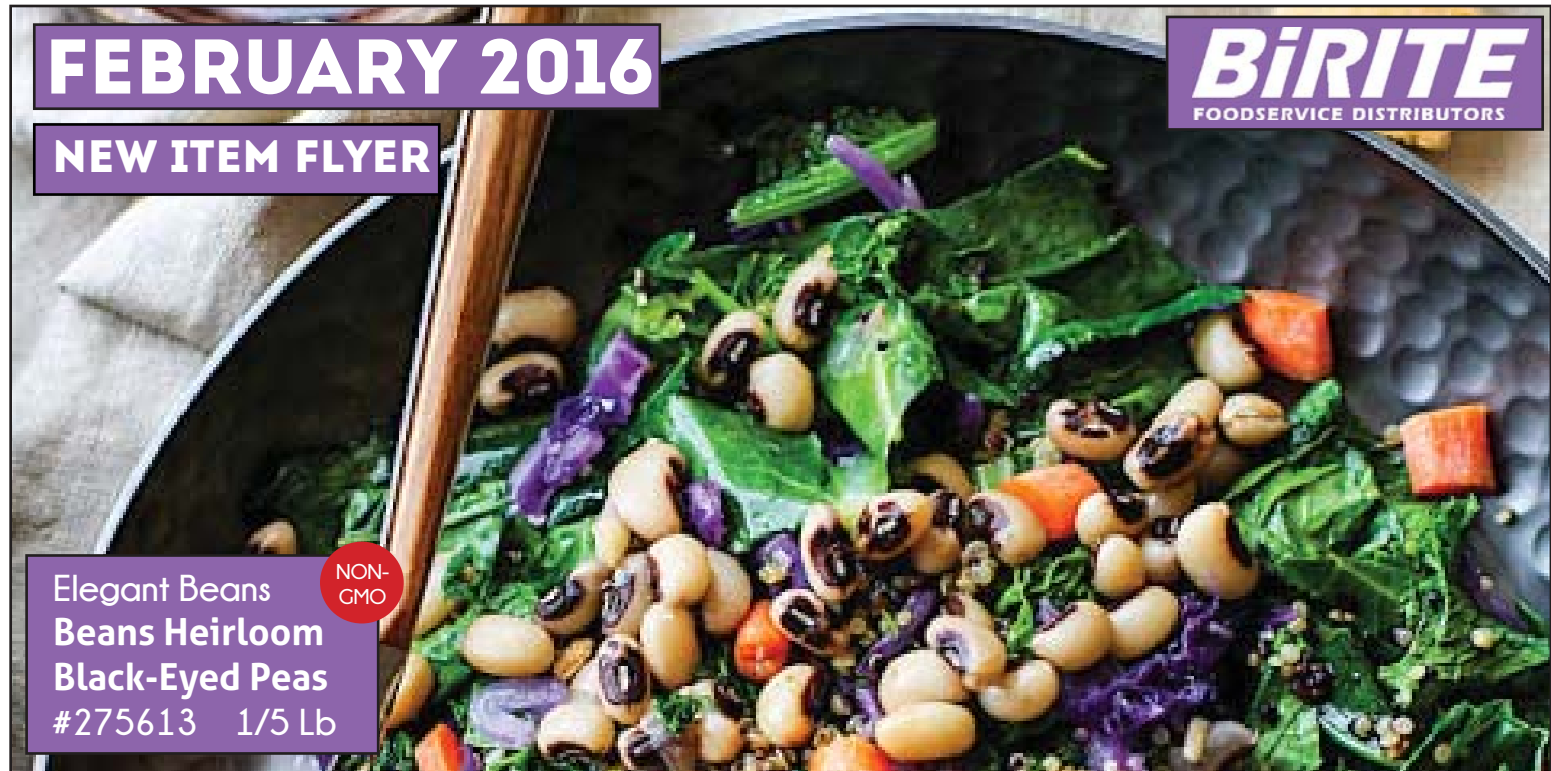

## NEW ITEM FLYER

Elegant Beans  
Beans Heirloom  
Black-Eyed Peas  
#275613 1/5 Lb

NON-GMO

PROTEIN SEAFOOD SPECIALTY CHEESE TABLETOP EQUIPMENT BEVERAGE DISPOSABLES

Richwood  
**Beef Patty 75/25 Smashed Frozen**  
#313203 60/7 Oz