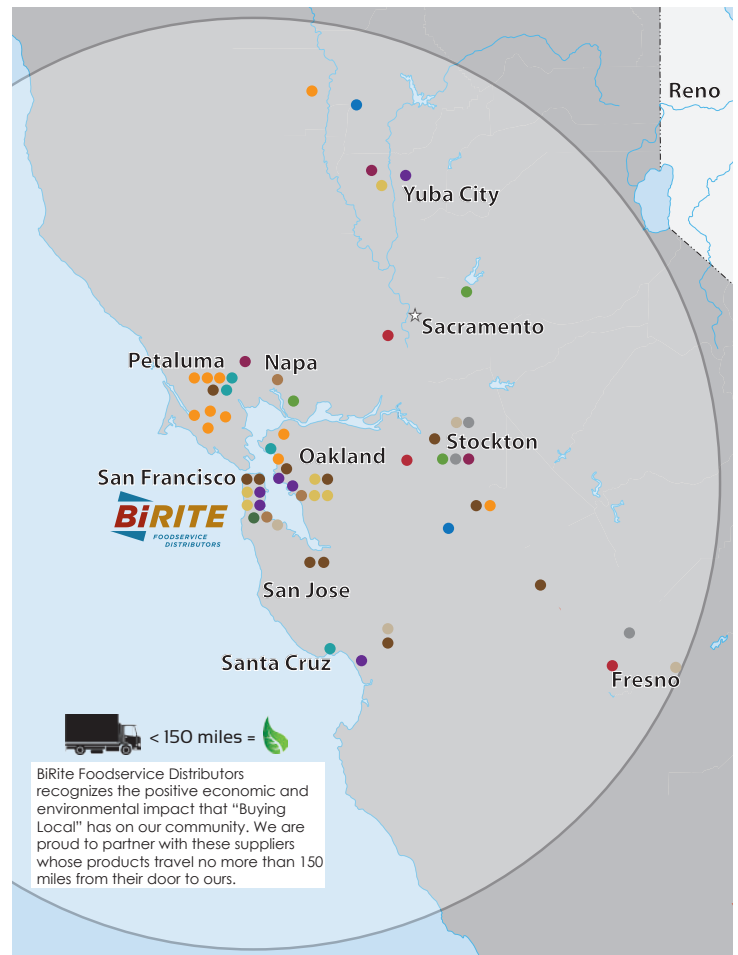

▶ PLANT-BASED

Alive & Healing (Windsor)
Forager Project (SF)
Miyoko's (Petaluma)

▶ PRODUCE

A&B Produce (SSF)
Legacy Produce (San Bruno)

▶ PROTEIN

Aidells Sausage Company (San Jose)
Evergood Fine Foods (SF)
Fabrique Delice (Hayward)
Foster Farms (Turlock)
Fra'Mani (Berkeley)
Hormel Foodservice (Lathrop)
Mohawk Packing Company (San Jose)
Molinari & Sons (SF)
Pacific Agri-Products, Inc. (SSF)
Petaluma Poultry/Rocky's (Petaluma)
Richwood Meat Company (Merced)
Saag's Products Inc. (San Leandro)
Silva Sausage Company (Gilroy)
Swiss American Sausage Company (Lathrop)
Tony's Fine Foods (Sonora)
Willie Bird Turkeys (Santa Rosa)

▶ SIDES & CONDIMENTS

Alexander Valley Gourmet (Healdsburg)
County Fair Food Products (Stockton)
Kikkoman International (Folsom)
Z Specialty Foods (Woodland)

▶ TOMATO

Escalon/Heinz North America (Escalon)
Neil Jones Food (Firebaugh)
Pacific Coast Producers (Woodland)
Stanislaus Food Products (Modesto)