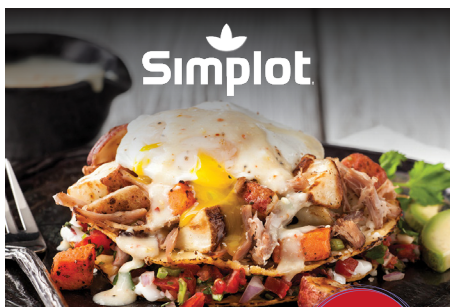

**Black Sesame Tuxedo Brioche Bun, 4", Unsliced**  
#10685 6/6 Ct

**Jumbo Bavarian Pretzel, Soft**  
#348575 12/10 Oz

**Premium Pink Lemonade Mix**  
#231855 12/19 Oz

**Roasted Potato Mix, Russets & Sweets**  
#586074 6/2.5 Lb