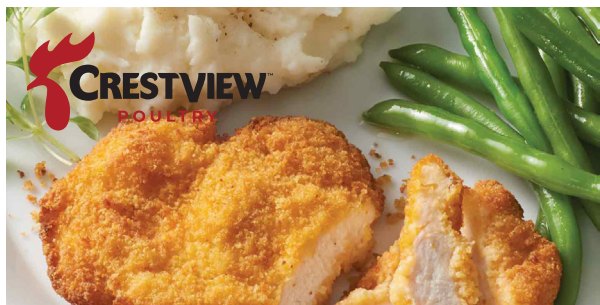

New Items

JUNE 2023

Fully Cooked Chicken | 2/5 Lb

- #400579 Breaded Chicken Breast Fillet, 4 Oz
- #401570 Chicken Breast Strip, Nat Grill Mark
- #400569 Diced Chicken, .5", All White Meat

Pork Carnitas, Fully Cooked, Heat N Serve

- #318075 6/5 Lb

Hickory Smoked Duck Bacon, SL, Fully Cooked

- #404610 20/8 Oz

Tuna Poke Cubes, Raw Wild Caught

- #458924 10/1 Lb

Oil BIB | 3/5 L

- #466015 Avocado
- #368015 Toasted Sesame

White Truffle Infused Sunflower Oil Spray